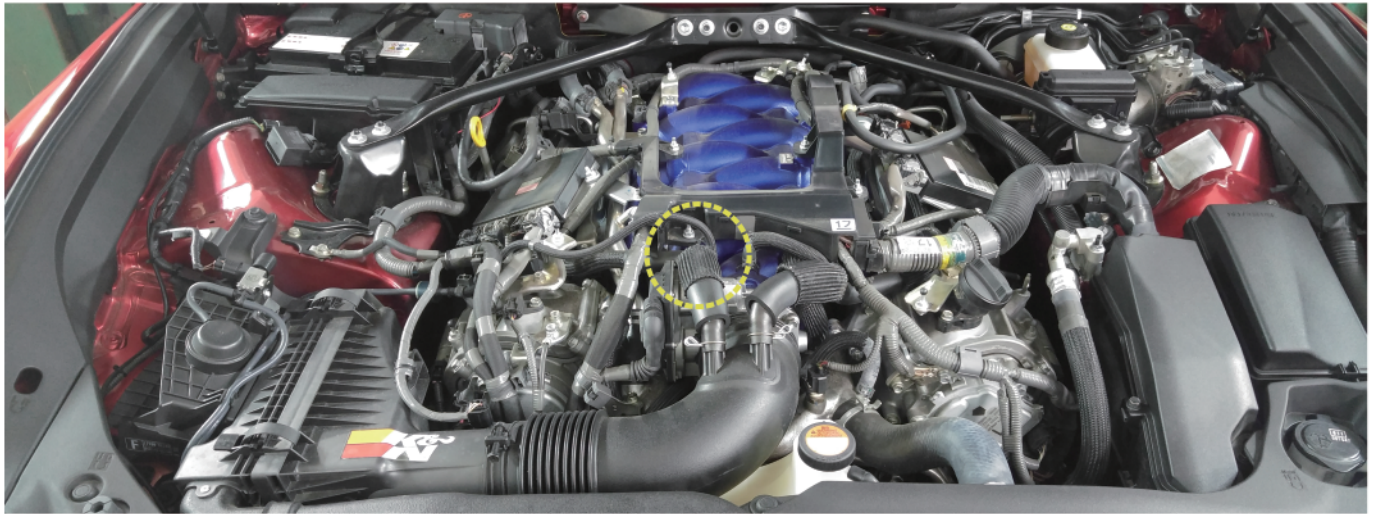

STEP 7

► Remove the engine cover

STEP 1

STEP 2

STEP 3

STEP 4

STEP 5

STEP 6

STEP 7

► Disconnect the original hose(out) and reconnect to Armytrix solenoid valve(in).

STEP 1

STEP 2

STEP 3

STEP 4

STEP 5

STEP 6