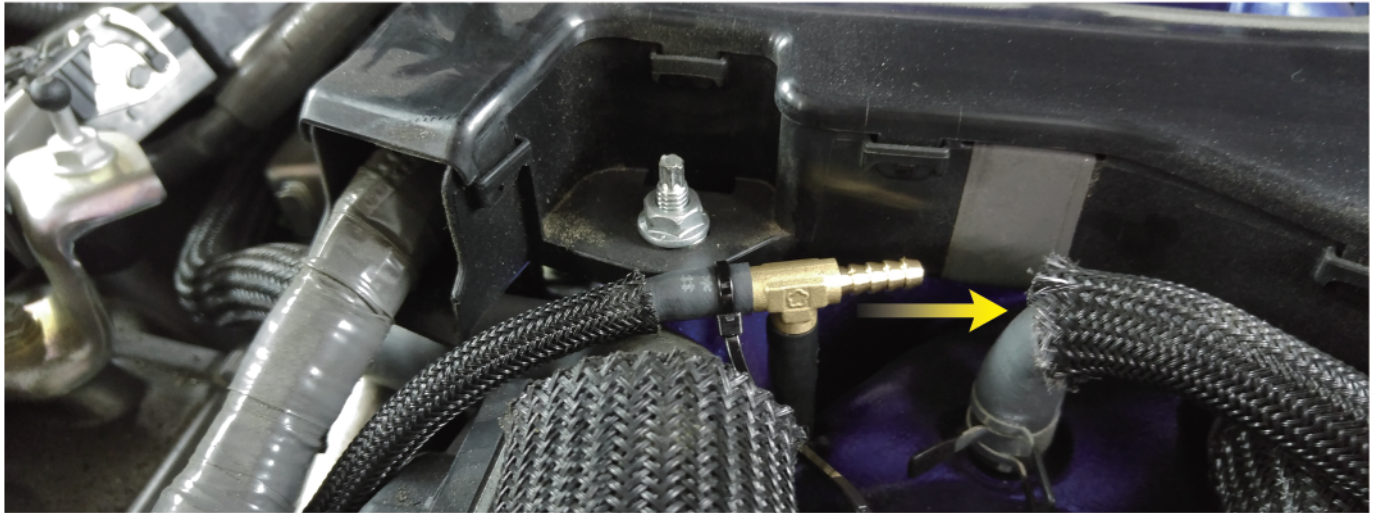

STEP 7

► Disconnect the original hose(out) and reconnect to Armytrix solenoid valve(in).

STEP 1

STEP 2

STEP 3

STEP 4

STEP 5

STEP 6

STEP 7

► Disconnect the original vacuum tube and install a T-connector to create a vacuum source

STEP 1

STEP 2

STEP 3

STEP 4

STEP 5

STEP 6

STEP 7

► Connect the tube through one-way valve to the solenoid valve

STEP 1

STEP 2

STEP 3

STEP 4

STEP 5

STEP 6