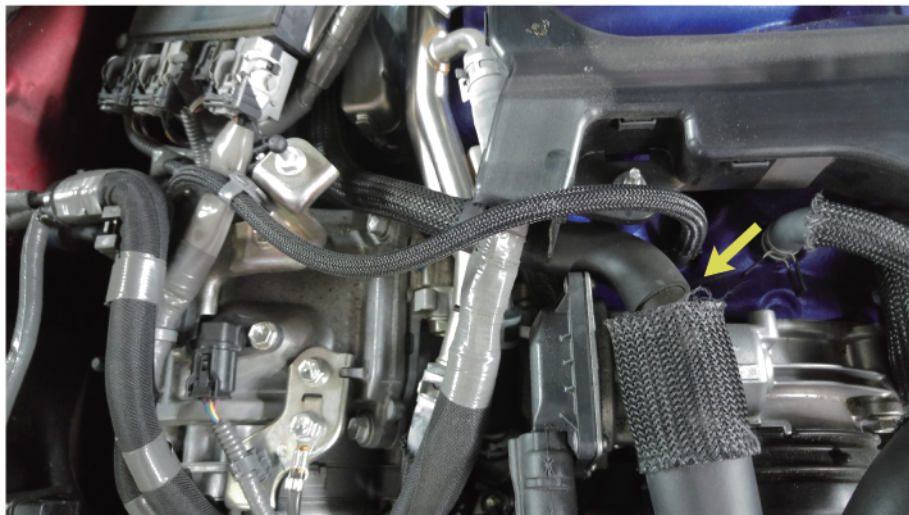

STEP 1

STEP 2

STEP 3

STEP 4

STEP 5

STEP 6

STEP 7

► Disconnect the original vacuum tube and install a T-connector to create a vacuum source