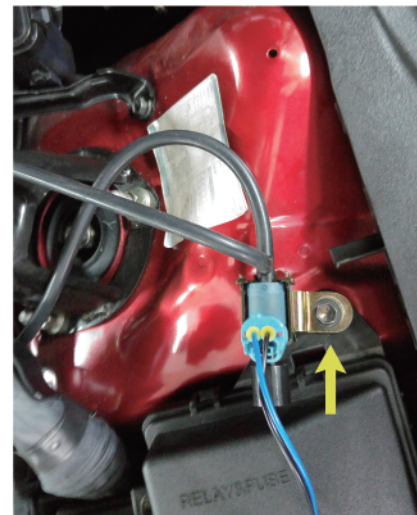

STEP 7

► Disconnect the original hose(out) and reconnect to Armytrix solenoid valve(in).

STEP 1

STEP 2

STEP 3

STEP 4

STEP 5

STEP 6

STEP 7

► Connect the tube through one-way valve to the solenoid valve

STEP 1

STEP 2

STEP 3

STEP 4

STEP 5

STEP 6

STEP 7

► Locate and install the solenoid valve as indicated

STEP 1

STEP 2

STEP 3

STEP 4

STEP 5

STEP 6