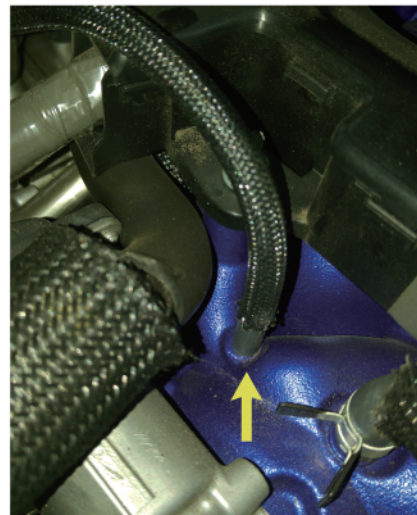

STEP 7

► Disconnect the original hose(out) and reconnect to Armytrix solenoid valve(in).

STEP 1

STEP 2

STEP 3

STEP 4

STEP 5

STEP 6

STEP 7

► Disconnect the original vacuum tube and install a T-connector to create a vacuum source

STEP 1

STEP 2

STEP 3

STEP 4

STEP 5

STEP 6

STEP 7

► Connect the tube through one-way valve to the solenoid valve

STEP 1

STEP 2

STEP 3

STEP 4

STEP 5

STEP 6