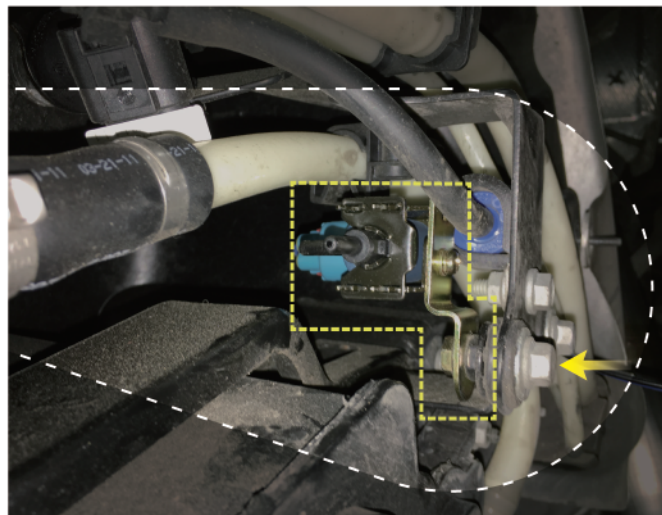

STEP 2

STEP 3

STEP 4

STEP 5

► Locate the vacuum source where is on the rear chassis as indicated, the solenoid of which is from stock

STEP 1

STEP 2

STEP 3

STEP 4

STEP 5

► Disconnect the original hose(out) and reconnect to Armytrix solenoid valve(in).

STEP 1

STEP 2

STEP 3

STEP 4

STEP 5

► Locate and install the solenoid valve as indicated

STEP 1

STEP 2

STEP 3

STEP 4

STEP 5

► Thread the black/blue wire from the engine bay through to in-cabin

STEP 1

STEP 2

STEP 3

STEP 4

STEP 5

► Open the trunk. Remove the cover and find the point with black/blue wire as shown

STEP 1

STEP 2

STEP 3