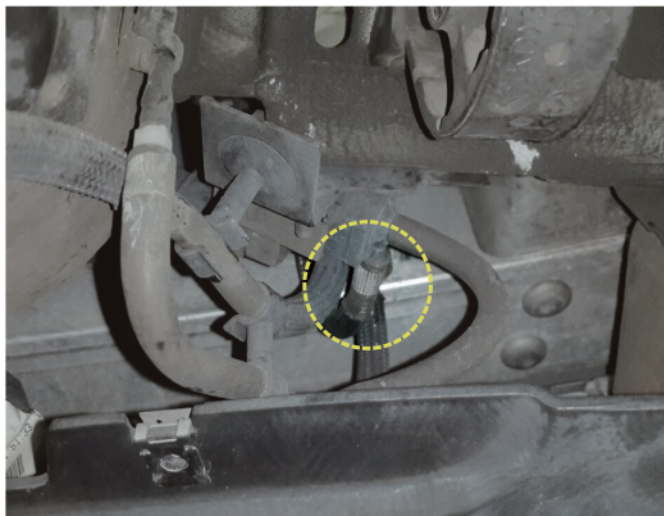

STEP 2

STEP 3

STEP 4

STEP 5

► Locate the vacuum source where is on the rear chassis as indicated, the solenoid of which is from stock

STEP 1

STEP 2

STEP 3

STEP 4

STEP 5

► Disconnect the original hose(out) and reconnect to Armytrix solenoid valve(in).

STEP 1

STEP 2

STEP 3

STEP 4

STEP 5