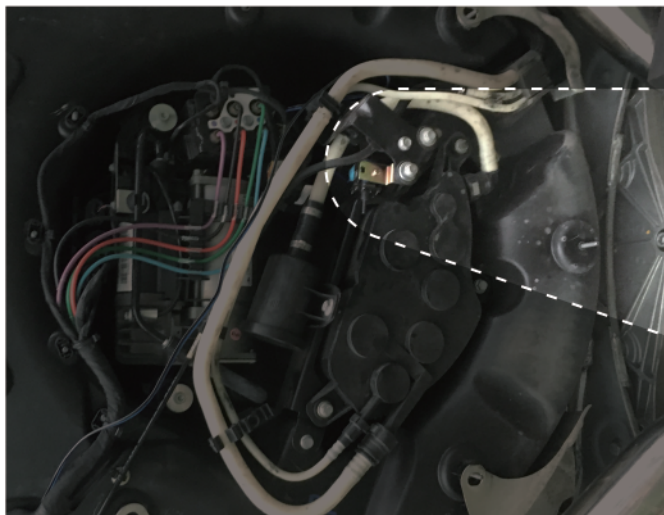

STEP 2

STEP 3

STEP 4

STEP 5

► Locate the vacuum source where is on the rear chassis as indicated, the solenoid of which is from stock

STEP 1

STEP 2

STEP 3

STEP 4

STEP 5

► Disconnect the original hose(out) and reconnect to Armytrix solenoid valve(in).

STEP 1

STEP 2

STEP 3

STEP 4

STEP 5

► Locate and install the solenoid valve as indicated

STEP 1

STEP 2

STEP 3

STEP 4

STEP 5

► Thread the black/blue wire from the engine bay through to in-cabin

STEP 1