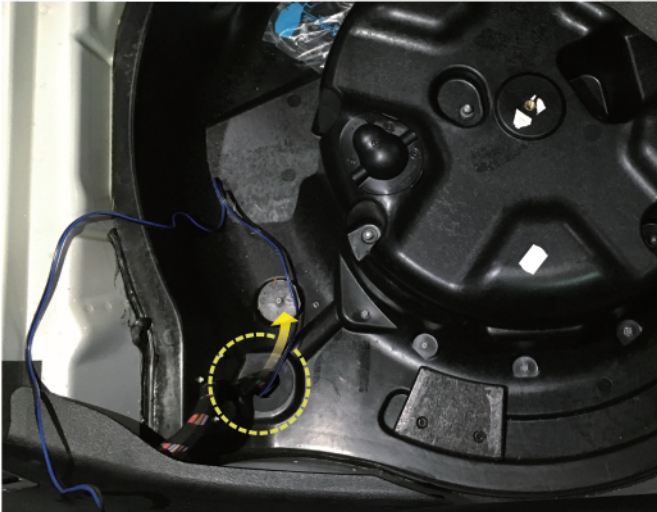

► Locate and install the solenoid valve as indicated

STEP 1

STEP 2

STEP 3

STEP 4

STEP 5

► Thread the black/blue wire from the engine bay through to in-cabin

STEP 1

STEP 2

STEP 3

STEP 4

STEP 5

► Open the trunk. Remove the cover and find the point with black/blue wire as shown

STEP 1

STEP 2

STEP 3

STEP 4

STEP 5

► Thread the black/blue wire from the trunk through to in-cabin